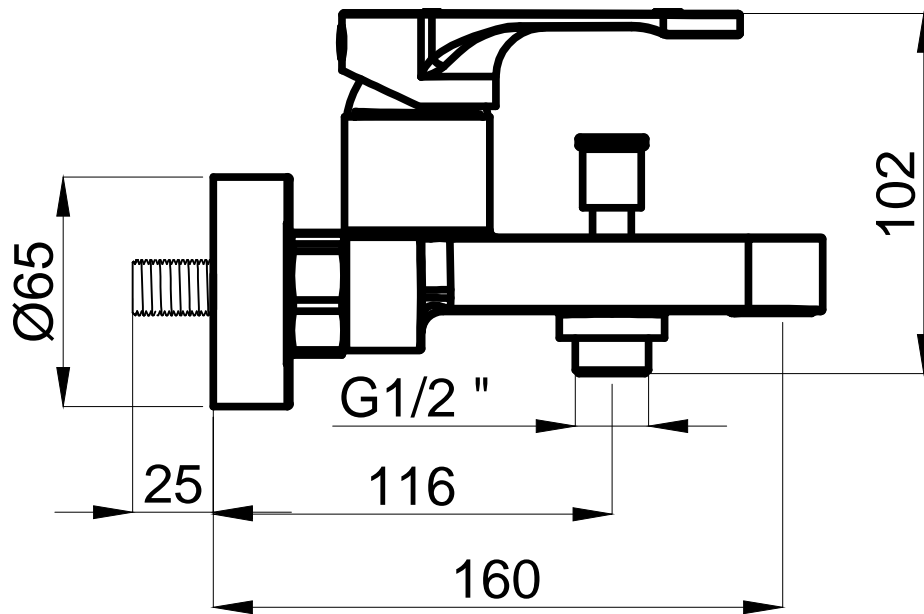

Moon Series

Adell

Bath Faucet

Product Code: 15830501