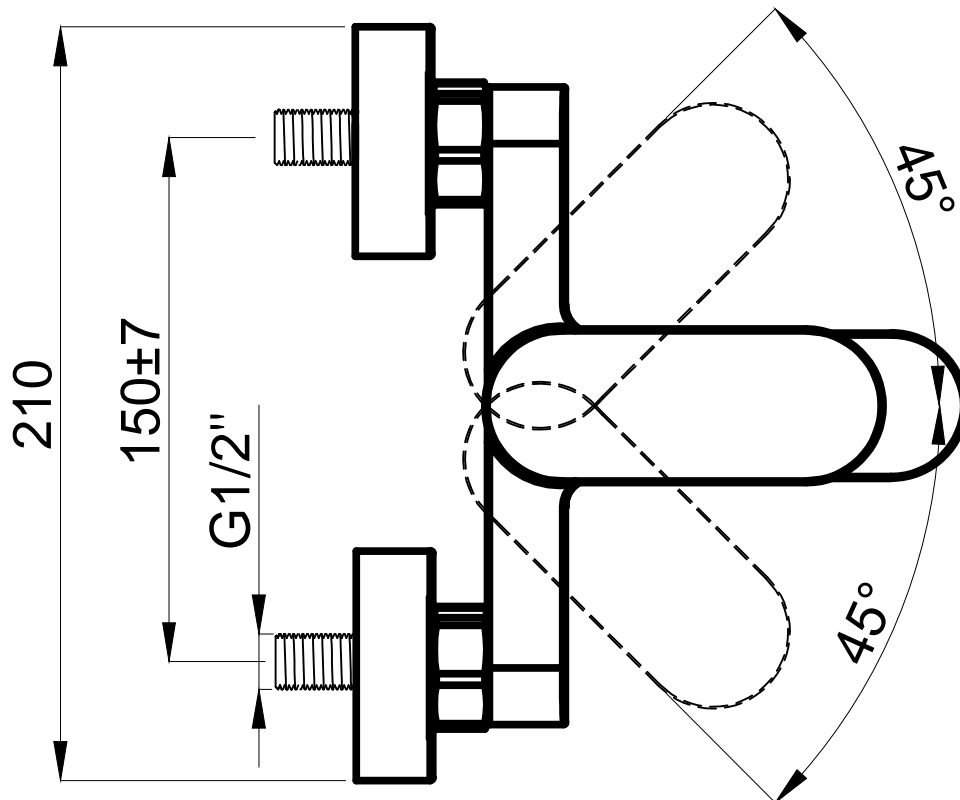

Moon Series

Adell

Bath Faucet

Product Code: 15830501